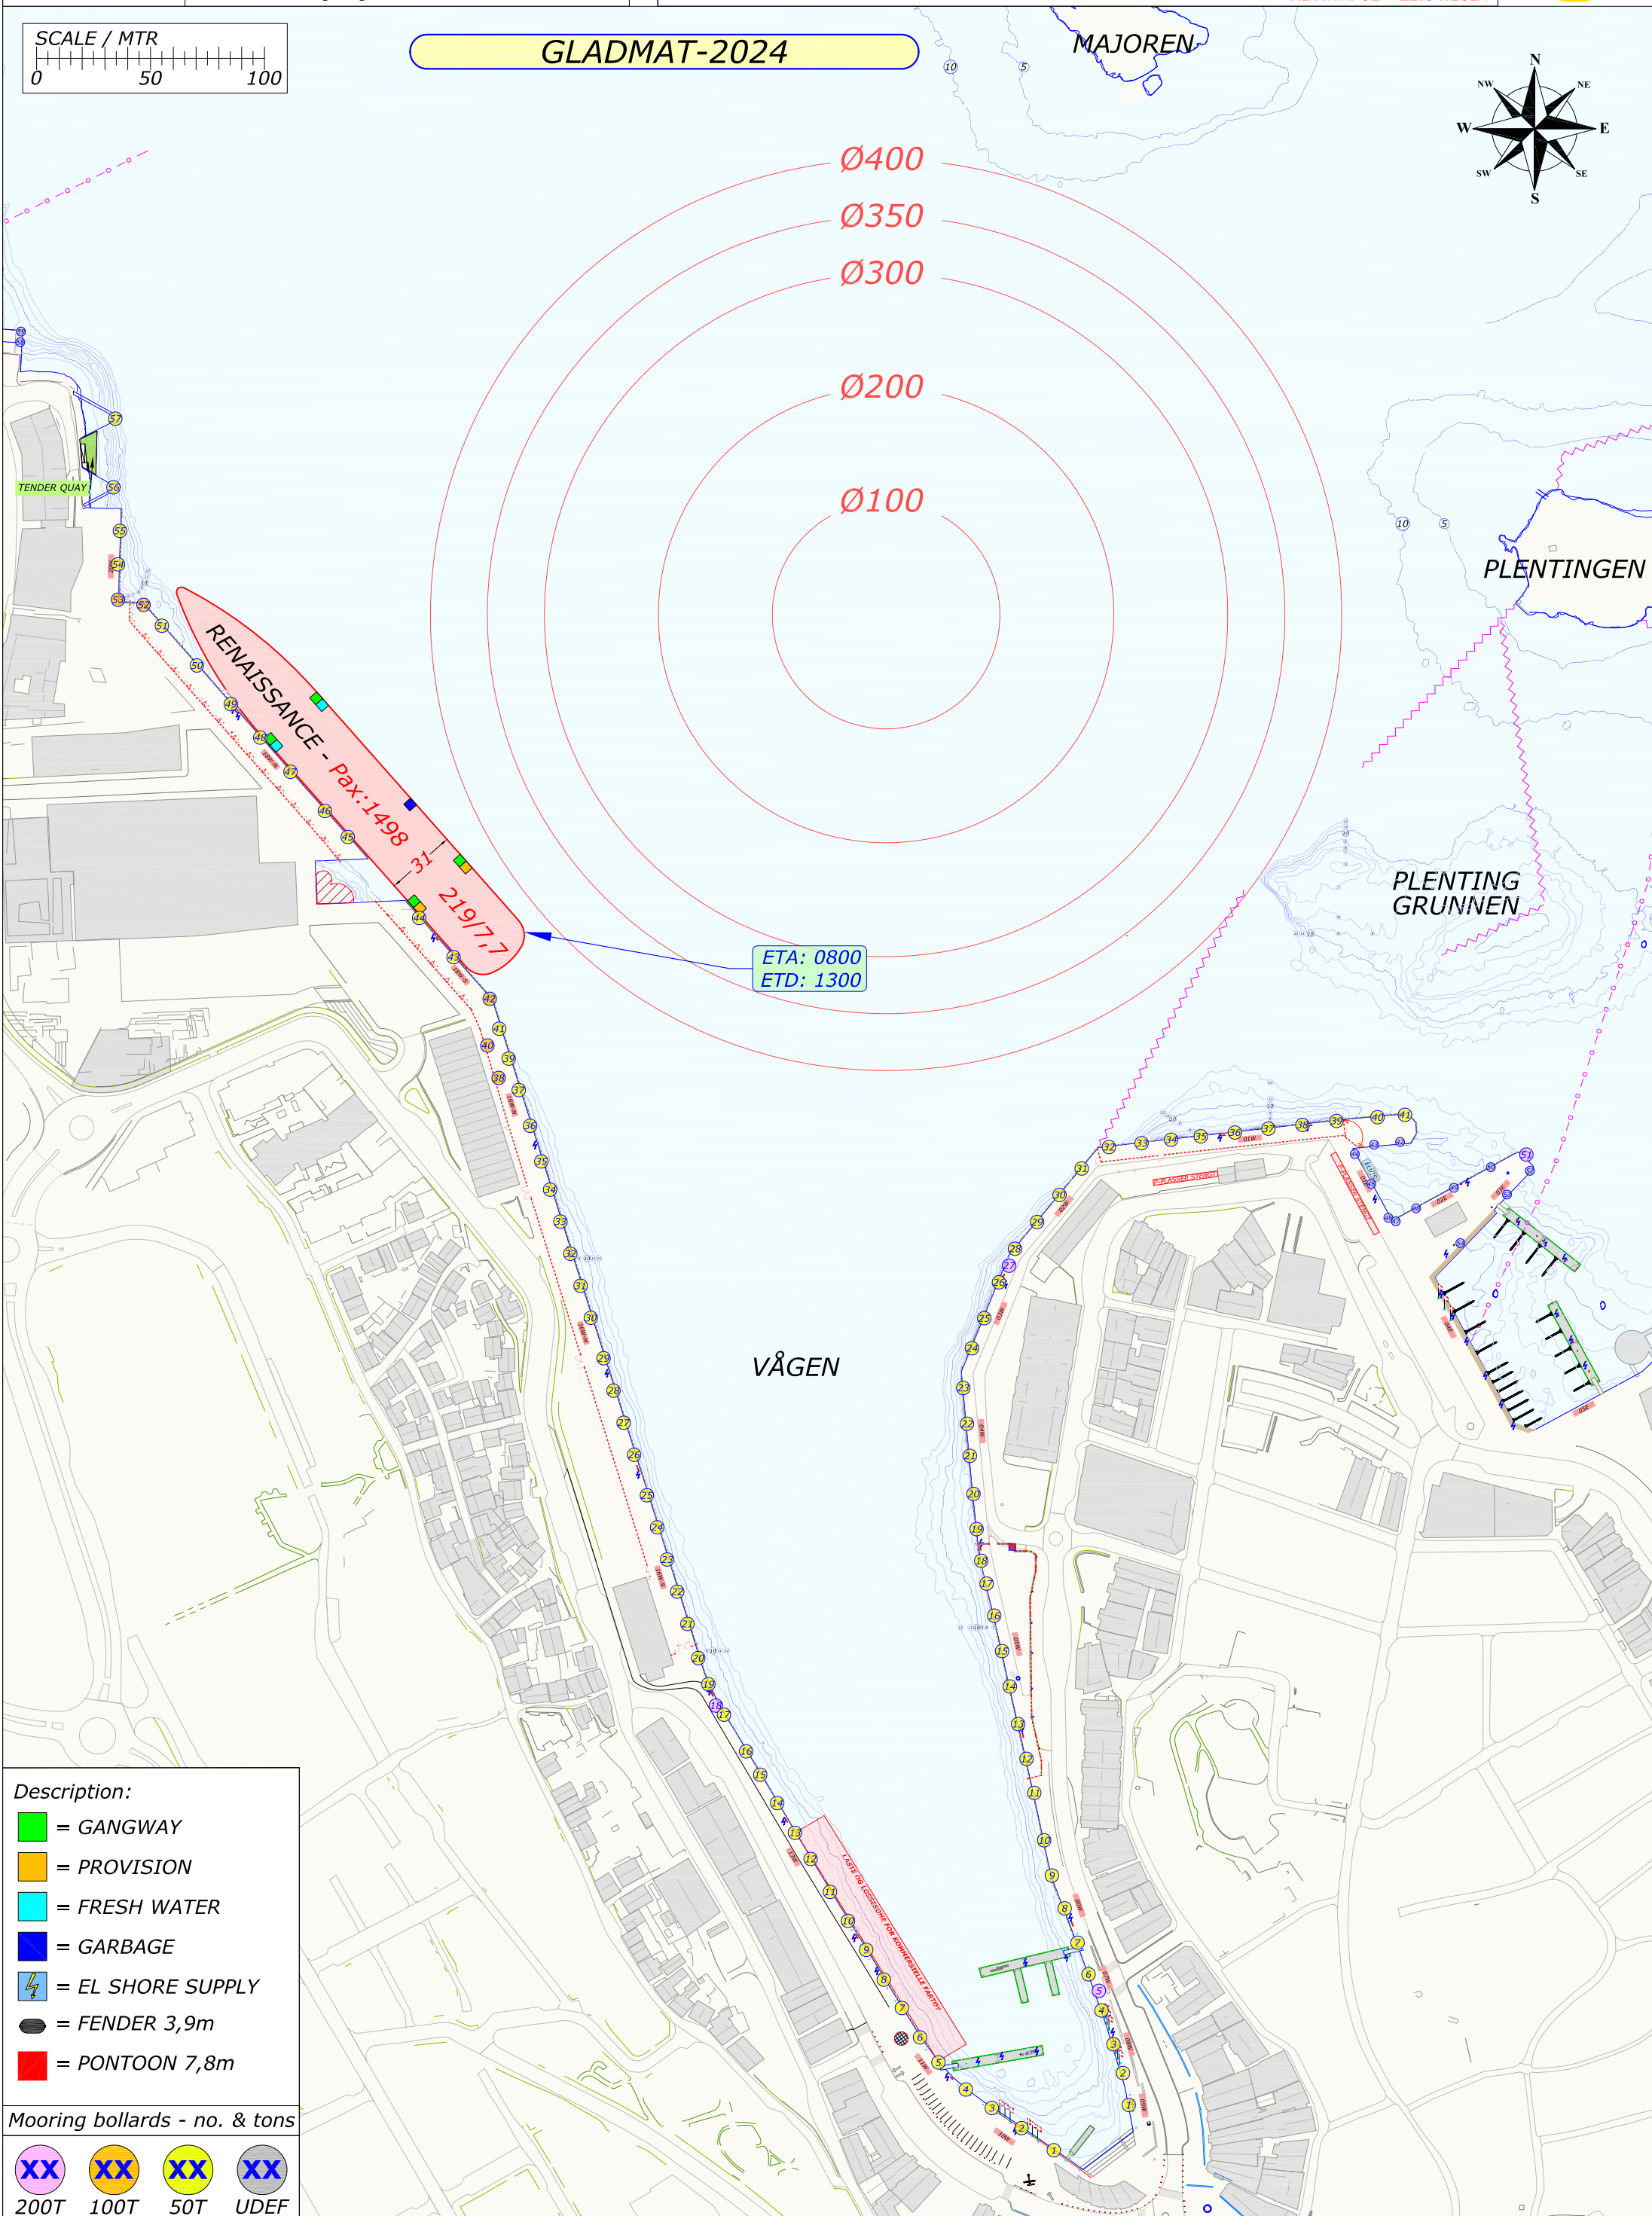

GLADMAT-2024

MAJOREN

PLENTINGEN

PLENTING GRUNNEN

VÅGEN

RENAISSANCE - Pax: 1498 33
219/7,7

ETA: 0800
ETD: 1300

- Description:
- = GANGWAY
 - = PROVISION
 - = FRESH WATER
 - = GARBAGE
 - ⚡ = EL SHORE SUPPLY
 - = FENDER 3,9m
 - = PONTOON 7,8m

Mooring bollards - no. & tons

- XX 200T
- XX 100T
- XX 50T
- XX UDEF

- Description:**
- = GANGWAY
 - = PROVISION
 - = FRESH WATER
 - = GARBAGE
 - ⚡ = EL SHORE SUPPLY
 - = FENDER 3,9m
 - = PONTOON 7,8m

Mooring bollards - no. & tons

- XX
250T
- XX
100T
- XX
50T
- XX
25T