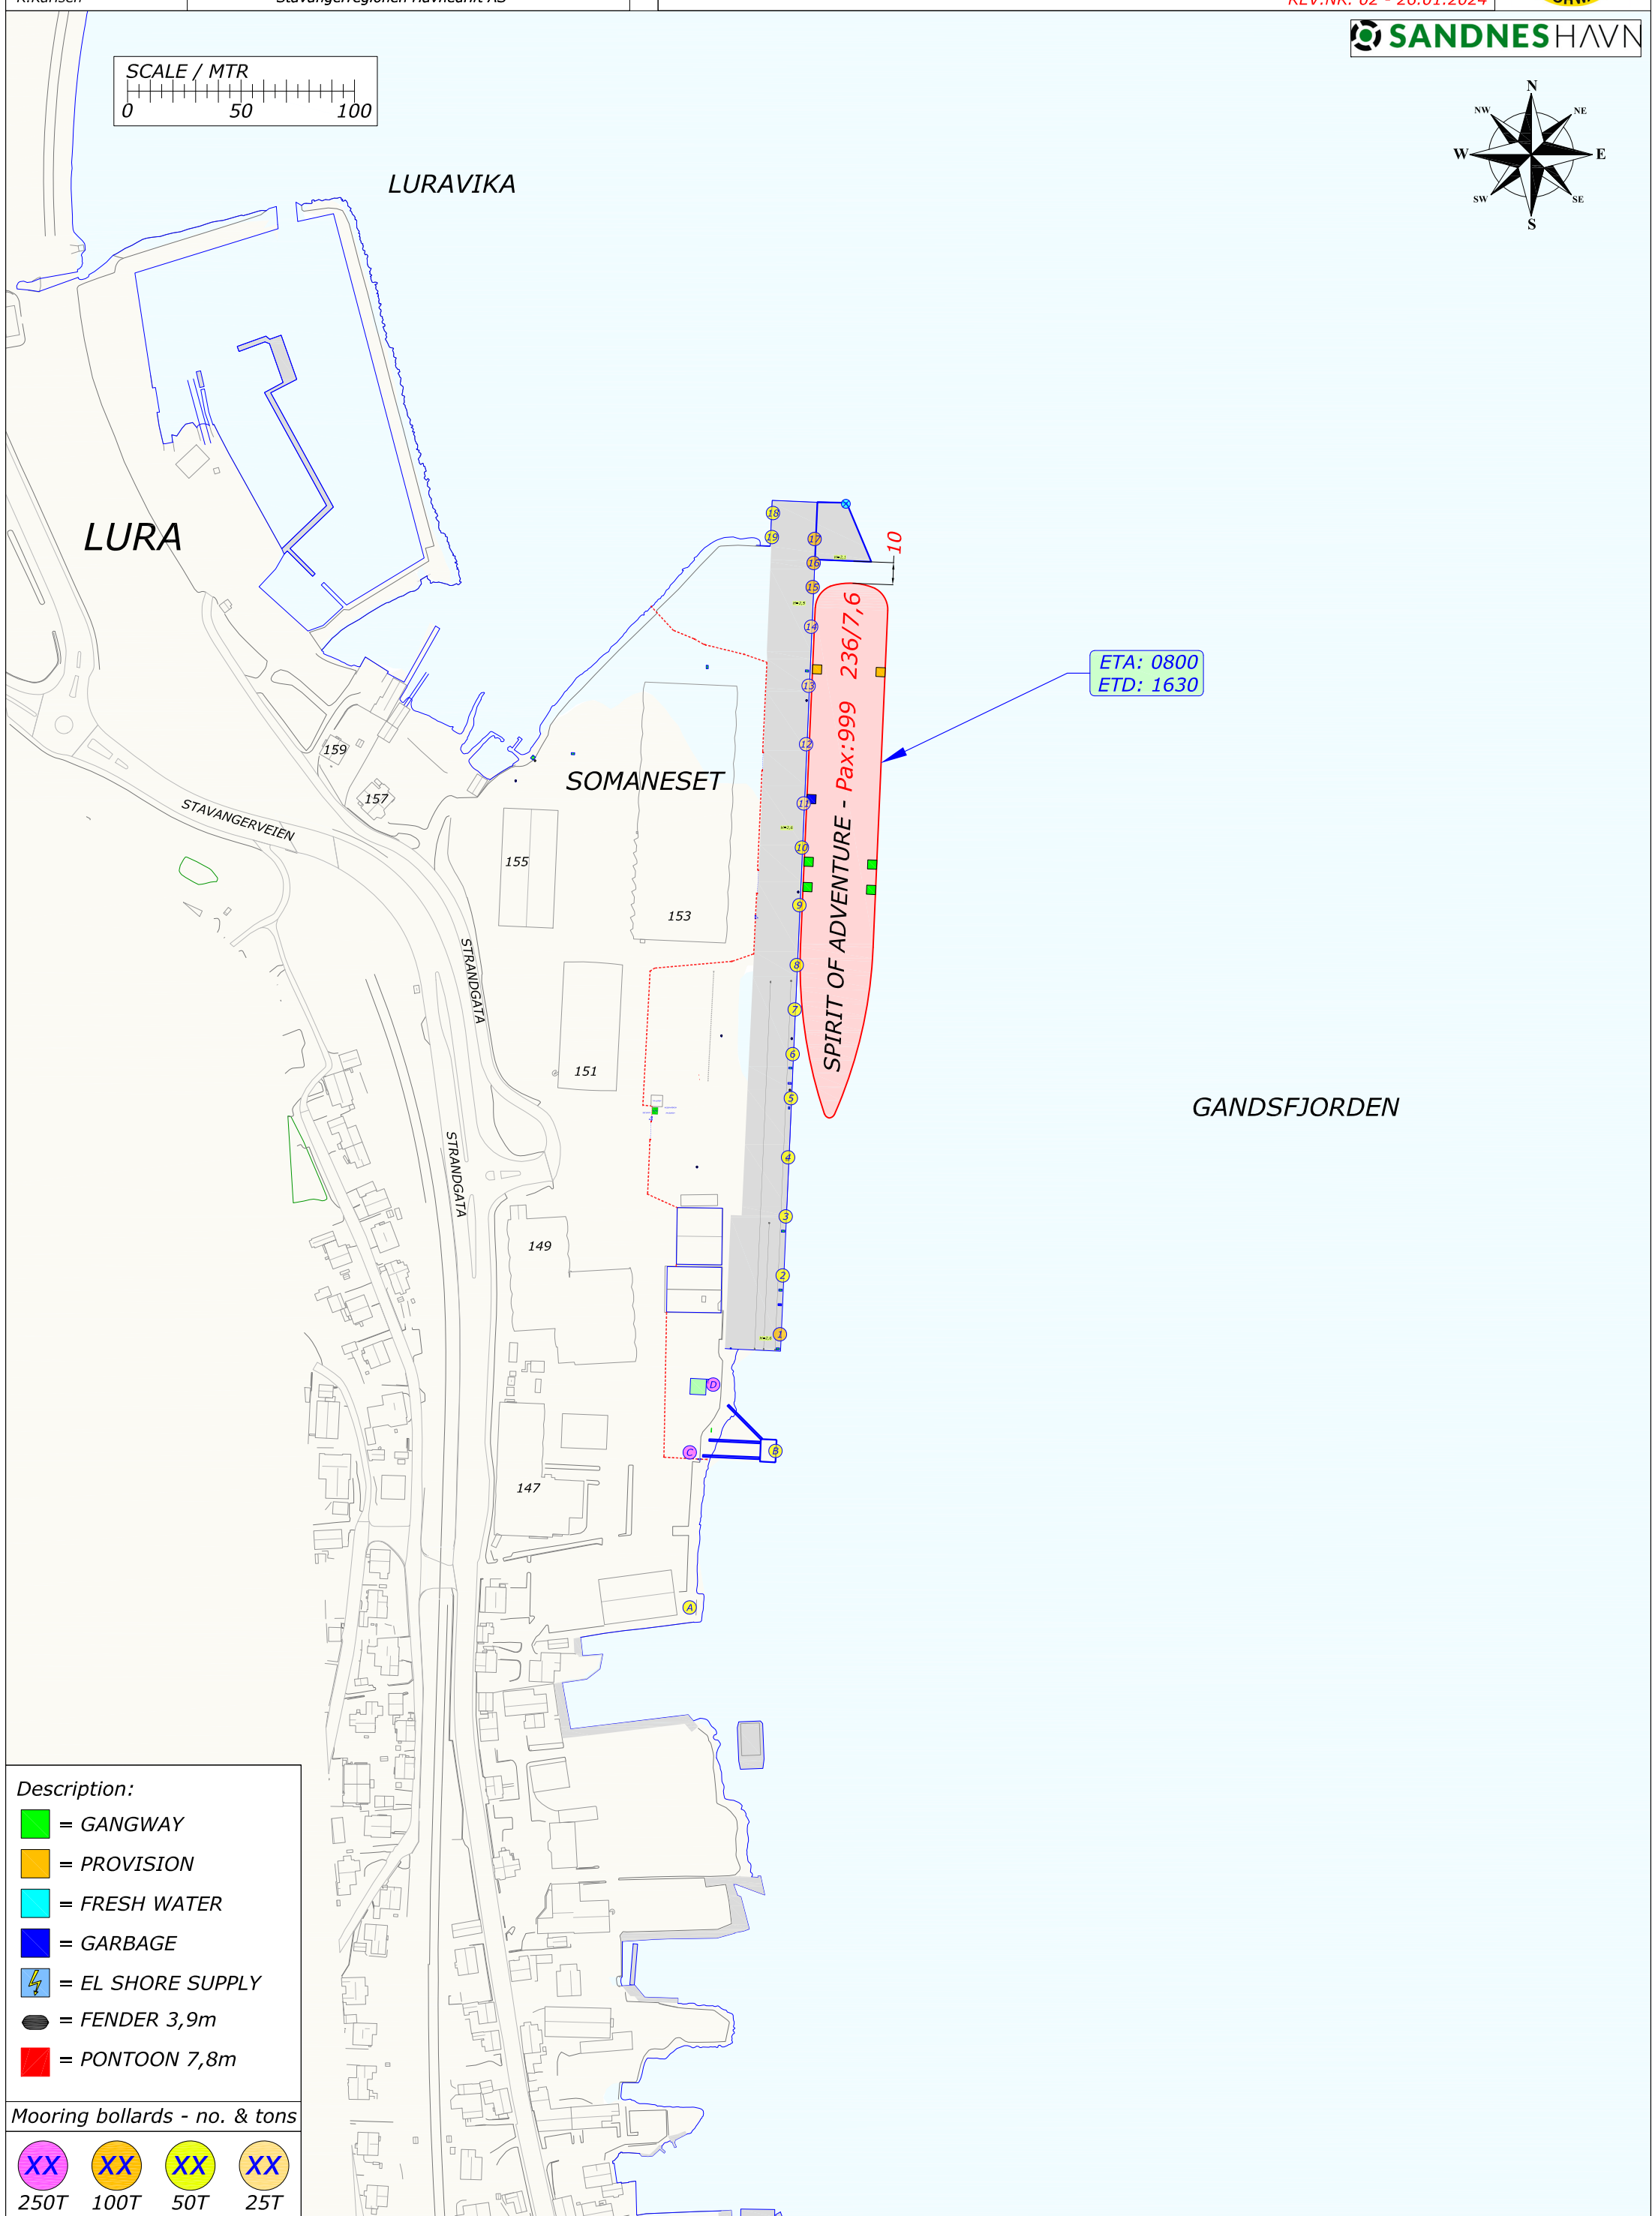

GLADMAT-2024

MAJOREN

PLENTINGEN

PLENTING GRUNNEN

VÅGEN

RENAISSANCE - Pax: 1498 33
219/7,7

ETA: 0800
ETD: 1300

- Description:
- = GANGWAY
 - = PROVISION
 - = FRESH WATER
 - = GARBAGE
 - ⚡ = EL SHORE SUPPLY
 - = FENDER 3,9m
 - = PONTOON 7,8m

Mooring bollards - no. & tons

- XX 200T
- XX 100T
- XX 50T
- XX UDEF

- Description:**
- = GANGWAY
 - = PROVISION
 - = FRESH WATER
 - = GARBAGE
 - ⚡ = EL SHORE SUPPLY
 - = FENDER 3,9m
 - = PONTOON 7,8m

Mooring bollards - no. & tons

- XX
250T
- XX
100T
- XX
50T
- XX
25T